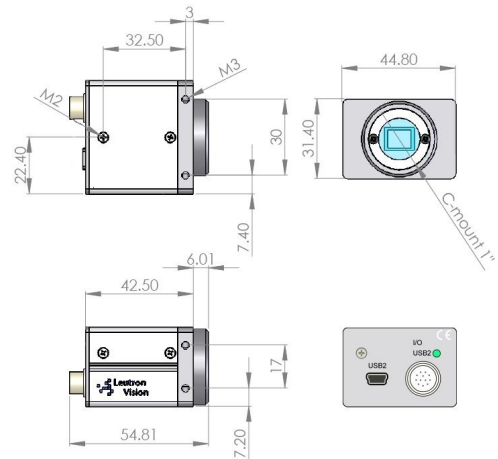

1/2" CCD Sensor	SONY ICX267
Readout	interline transfer
Sensor size (H×V)	7.6 × 6.2 mm
Output image resolution (H×V)	1392 × 1040 pixels
Pixel size	4.65 × 4.65 μm
Color	bayer pattern
Scan	progressive
Max frame rate to camera memory	15 frames/sec
Sustained frame rate to PC	15 frames/sec
Shutter	global
Max. shutter time	20 ms
Min. shutter time	10 μs
Lens mount	C-mount

Spectral sensitivity

Interface

USB	2.0
Memory	16 MB Framestore
Connector	USB mini-B connector
Status control	Status LED
Power	5 V, USB powered, 2.5 W
Weight	90 g
Operating temperature	0–50 °C

Software

Camera configuration	LV-SDS camera control
Windows/Linux	API, Camera Editor
Firmware update	With Leutron FW update tool (Windows)

Hirose 12-pin connector, male, HR10A-10R- 12PB-71

Pin	Signal
1	Opto Output Bias Voltage (5–24V)
2	Opto Output Common Emitter
3	Opto Output Collector 0
4	Opto Output Collector 1
5	USB signal +
6	USB signal -
7	Power input +5V
8	Opto Input 1 (5–24V)
9	Opto Input 0 (5–24V)
10	Opto Input Common
11	Trigger Input TTL
12	Ground

Ordering numbers

Number	Product name	Option
171150	PicSight P142AB-USB2	
171152	PicSight P142AB-USB2-R	
999000	Mounting plate	For USB/CL cameras
16028	LV-SDS	Software API

International headquarters Switzerland
 Leutron Vision AG
 Industriestrasse 57
 CH-8152 Glattbrugg, Switzerland
 Phone ++41 44 809 88 22
 fax ++41 44 809 88 29
 intsales@leutron.com
www.leutron.com