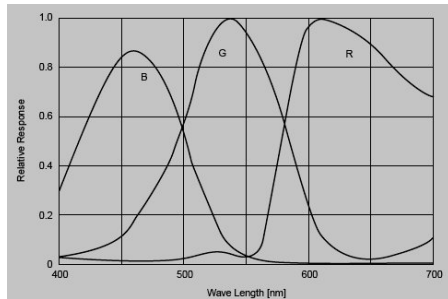

1/2" CCD Sensor	SONY ICX267
Readout	interline transfer
Sensor size (H×V)	7.6 × 6.2 mm
Output image resolution (H×V)	1392 × 1040 pixels
Pixel size	4.65 × 4.65 μm
Color	bayer pattern
Scan	progressive
Max frame rate to camera memory	15 frames/sec
Sustained frame rate to PC	15 frames/sec
Shutter	global
Max. shutter time	20 ms
Min. shutter time	10 μs
Lens mount	C-mount

Spectral sensitivity

Interface

USB	2.0
Memory	16 MB Framestore
Connector	USB mini-B connector
Status control	Status LED
Power	5 V, USB powered, 2.5 W
Weight	90 g
Operating temperature	0–50 °C

Software

Camera configuration	LV-SDS camera control
Windows/Linux	API, Camera Editor
Firmware update	With Leutron FW update tool (Windows)