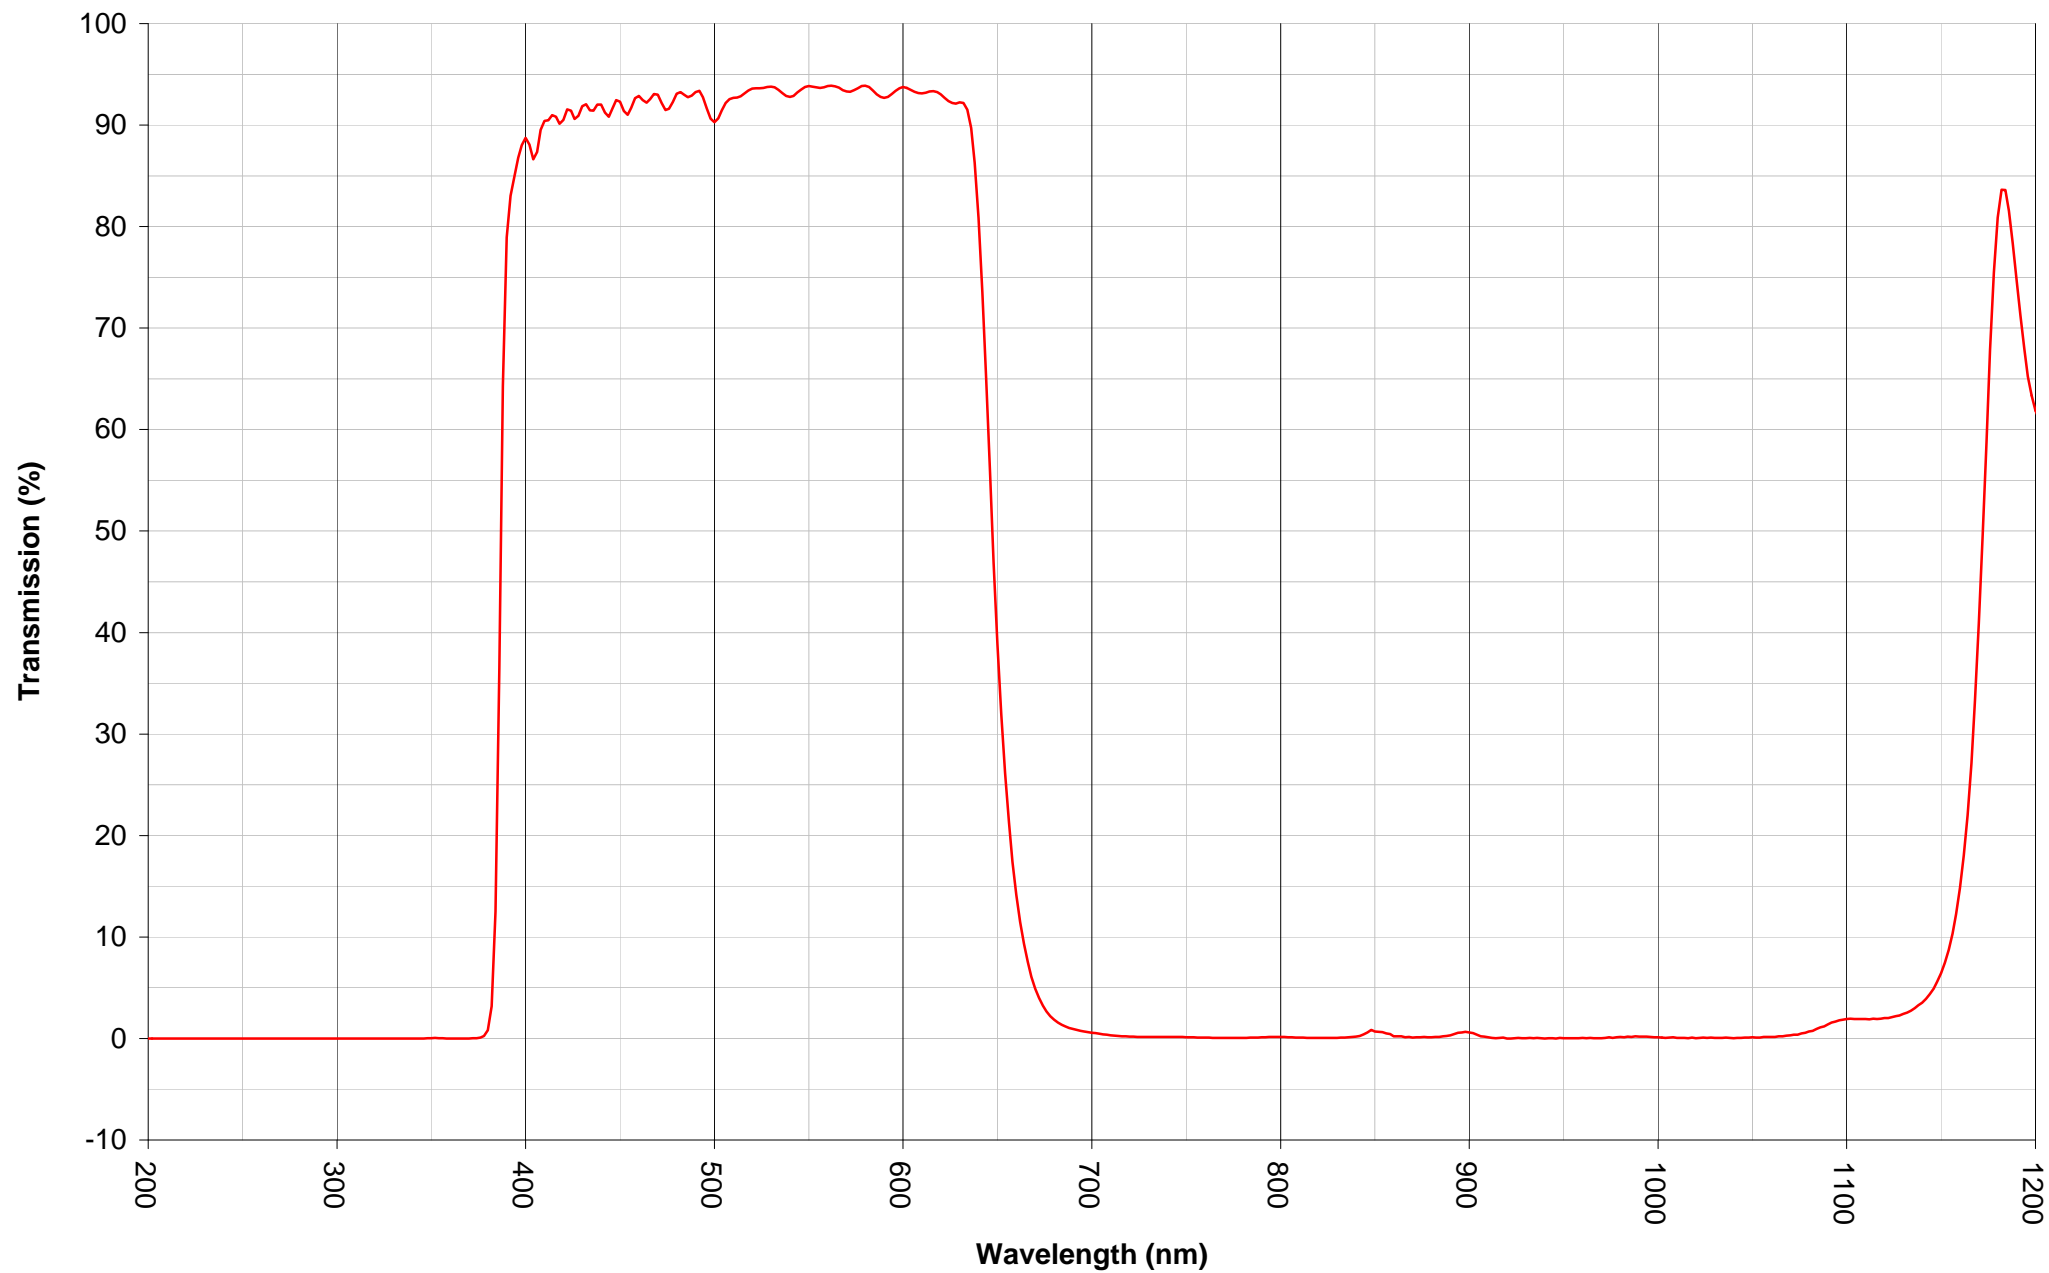

### Transmission of clear Float Glass Filter (Art. 81005700)

### Transmission of 720nm IR-cut Filter (Art. 81005701)

### Transmission of 640nm IR-cut Filter (Art. 81005702)

### Transmission of 780nm Day Light-cut Filter (Art. 81005710)