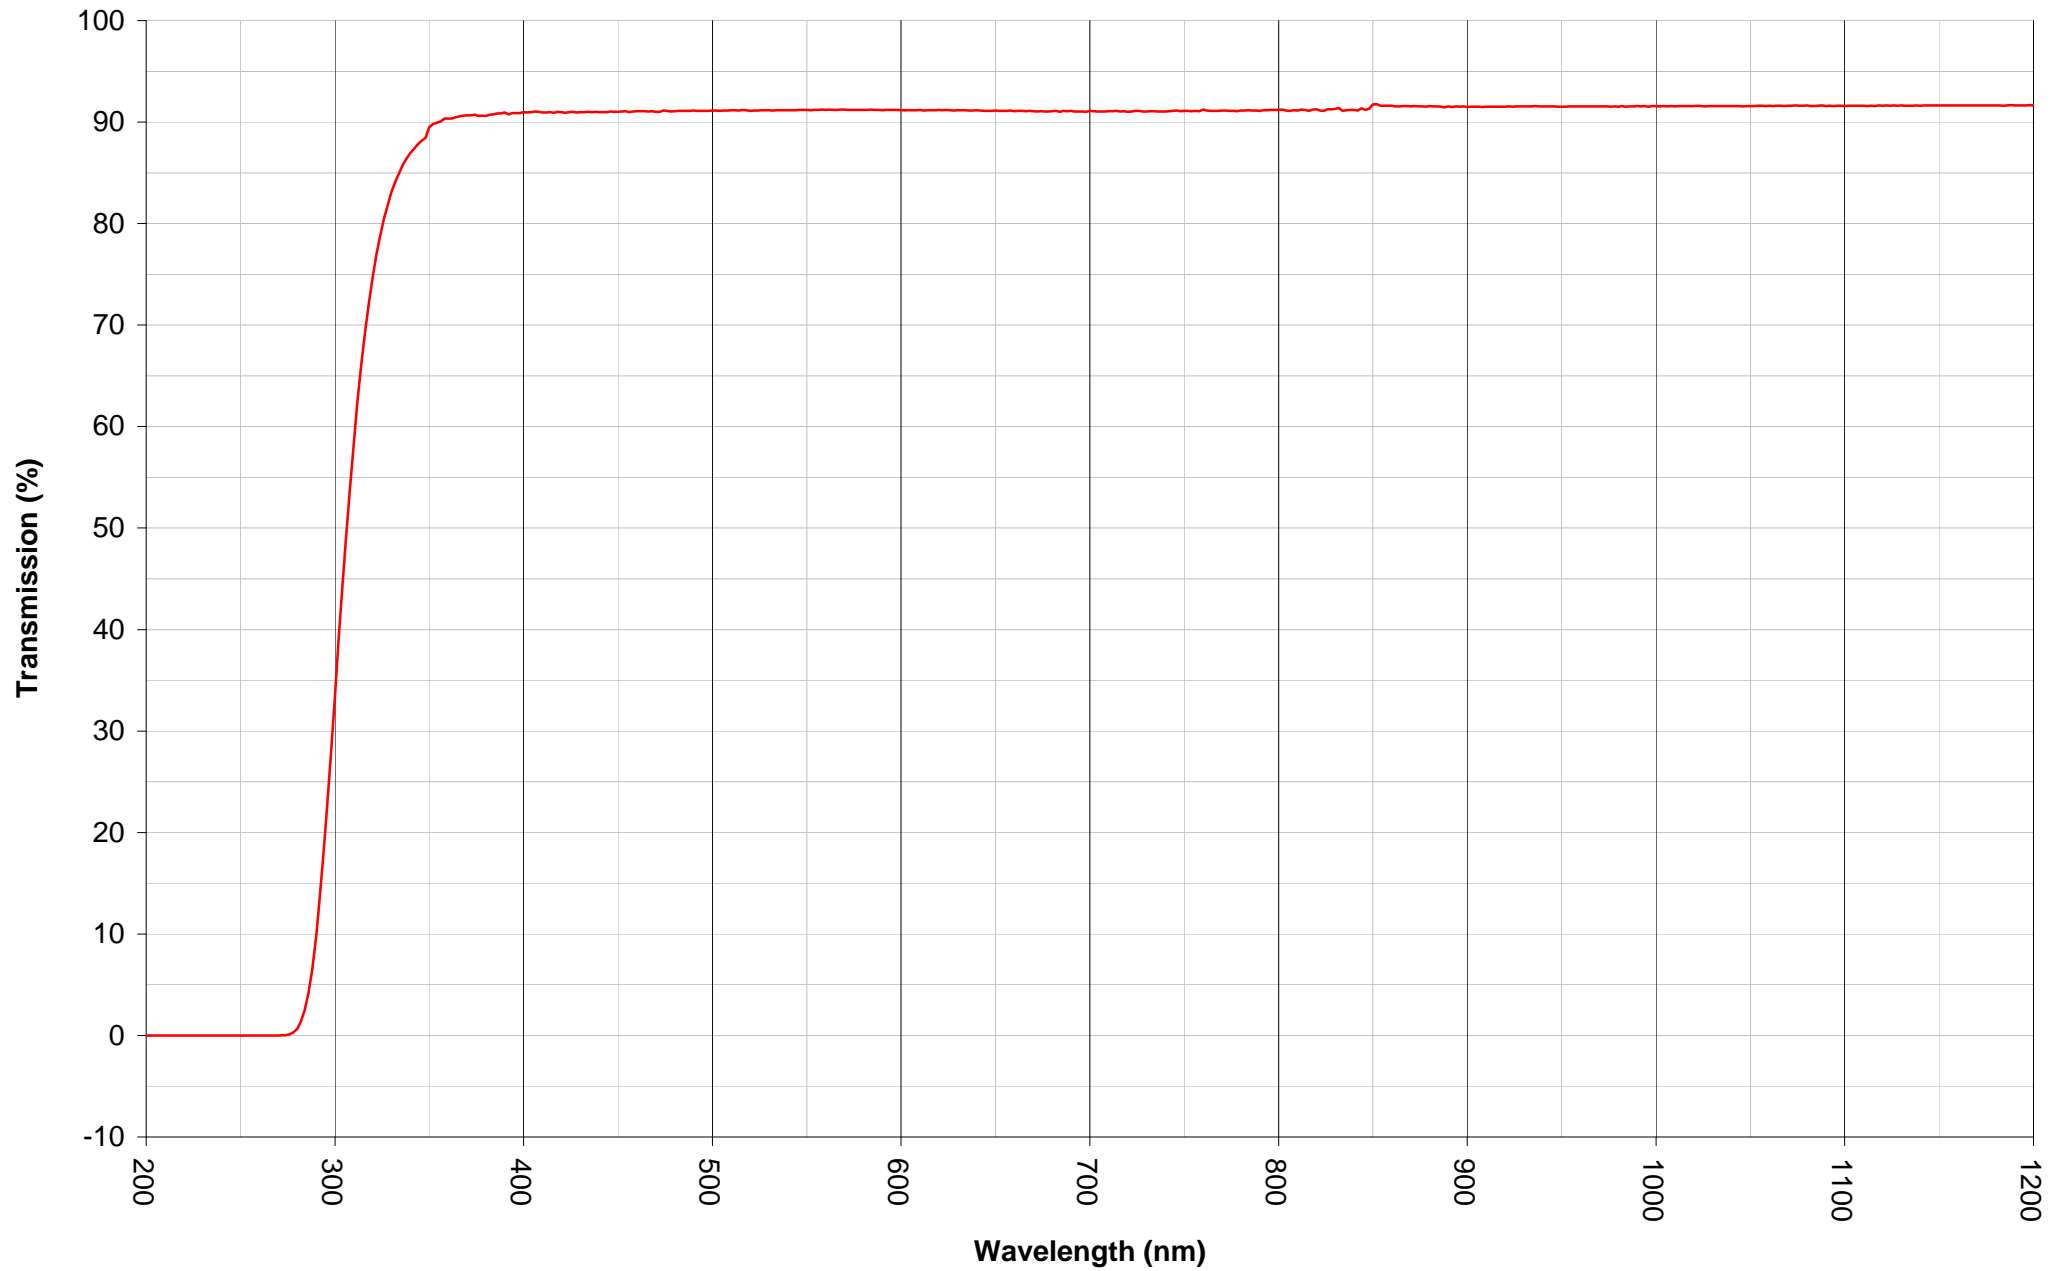

### Transmission of clear Float Glass Filter (Art. 81005700)

### Transmission of 720nm IR-cut Filter (Art. 81005701)

### Transmission of 640nm IR-cut Filter (Art. 81005702)

### Transmission of 780nm Day Light-cut Filter (Art. 81005710)