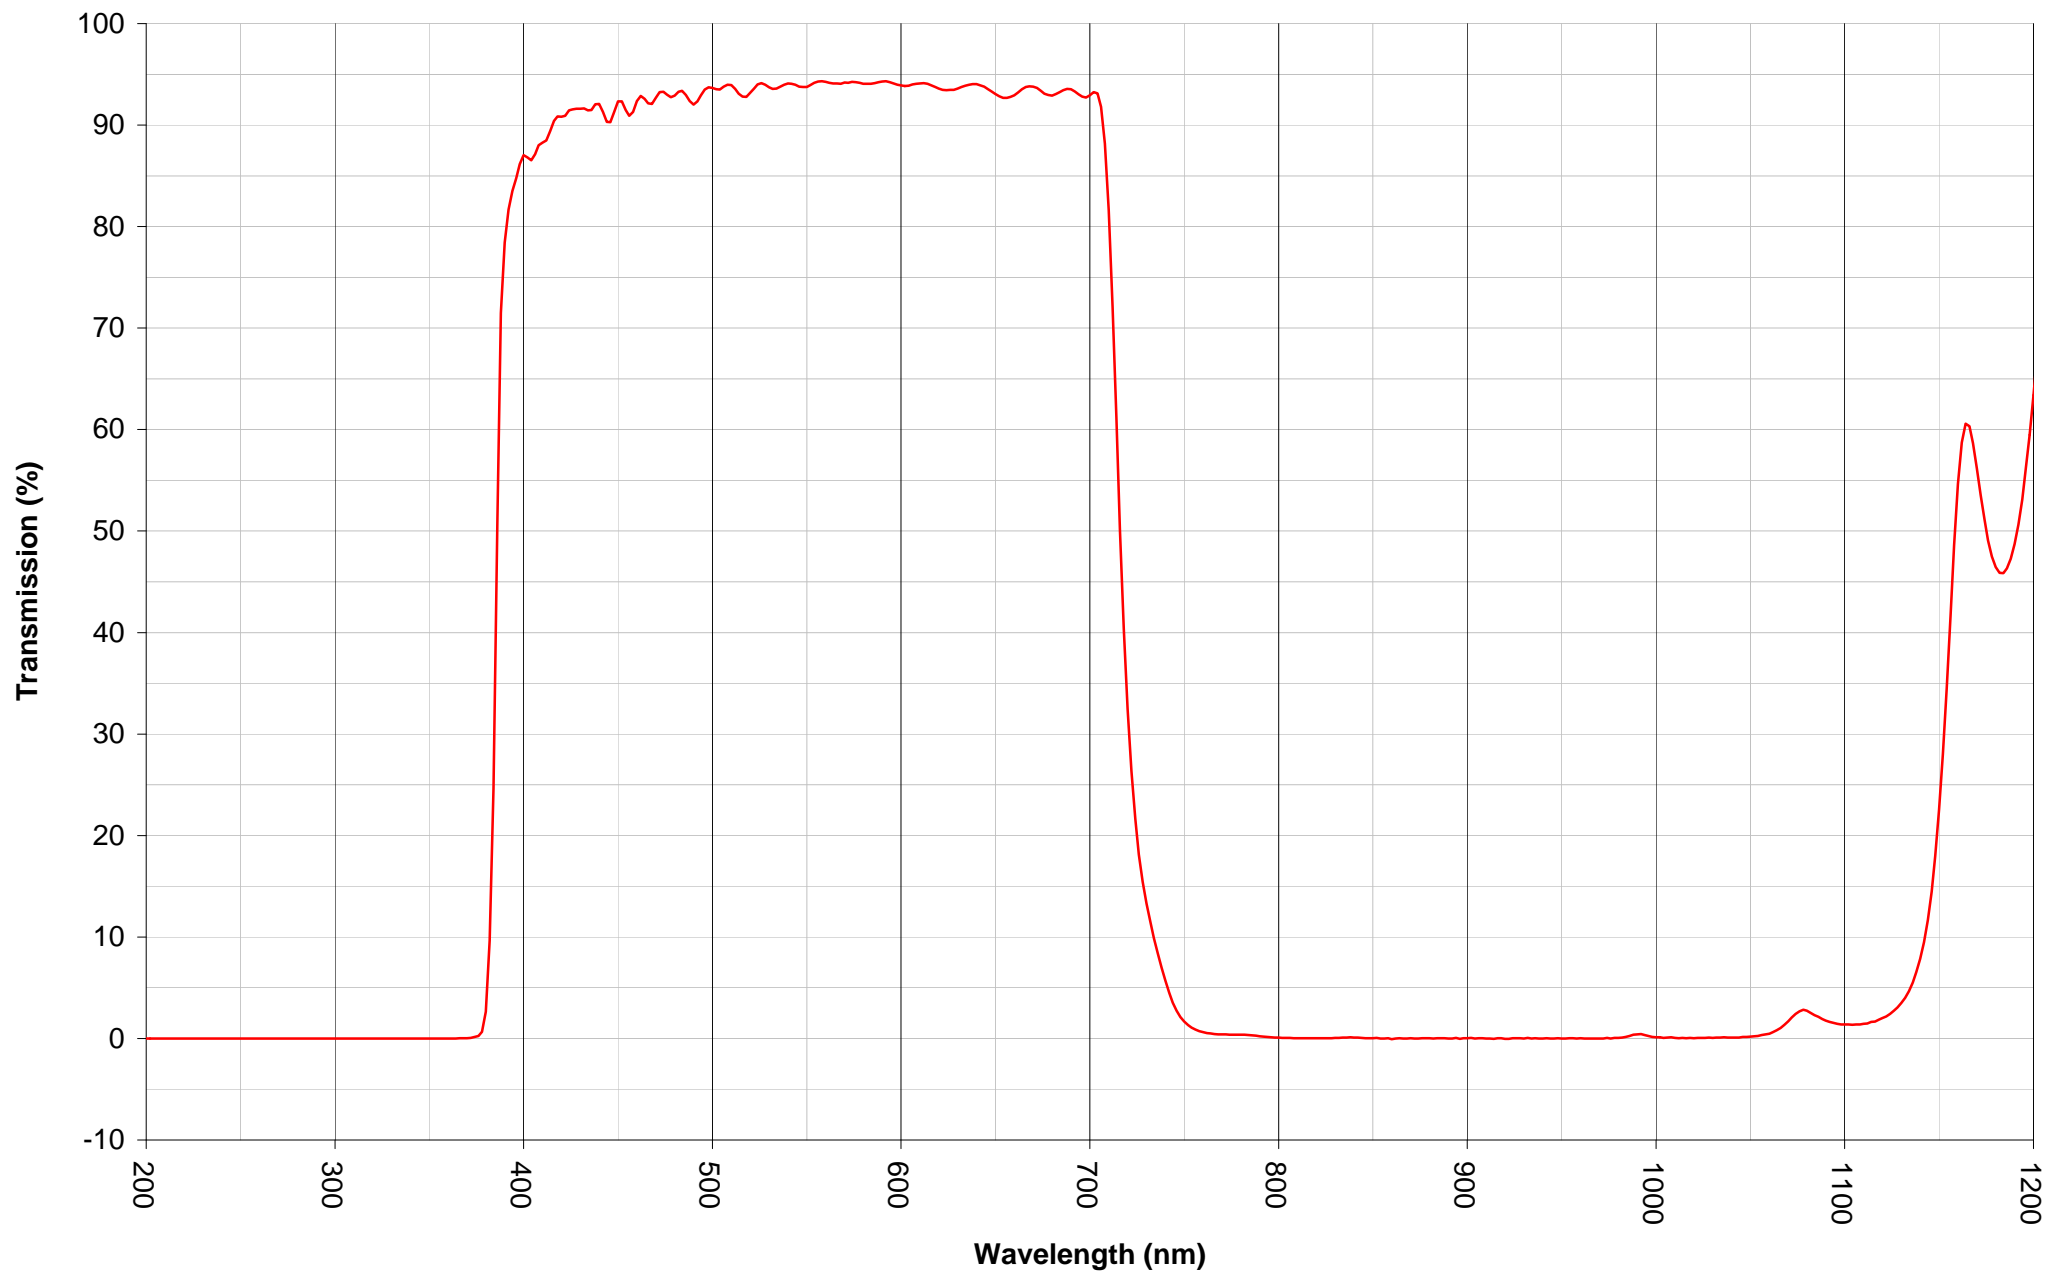

### Transmission of clear Float Glass Filter (Art. 81005700)

### Transmission of 720nm IR-cut Filter (Art. 81005701)

### Transmission of 640nm IR-cut Filter (Art. 81005702)

### Transmission of 780nm Day Light-cut Filter (Art. 81005710)