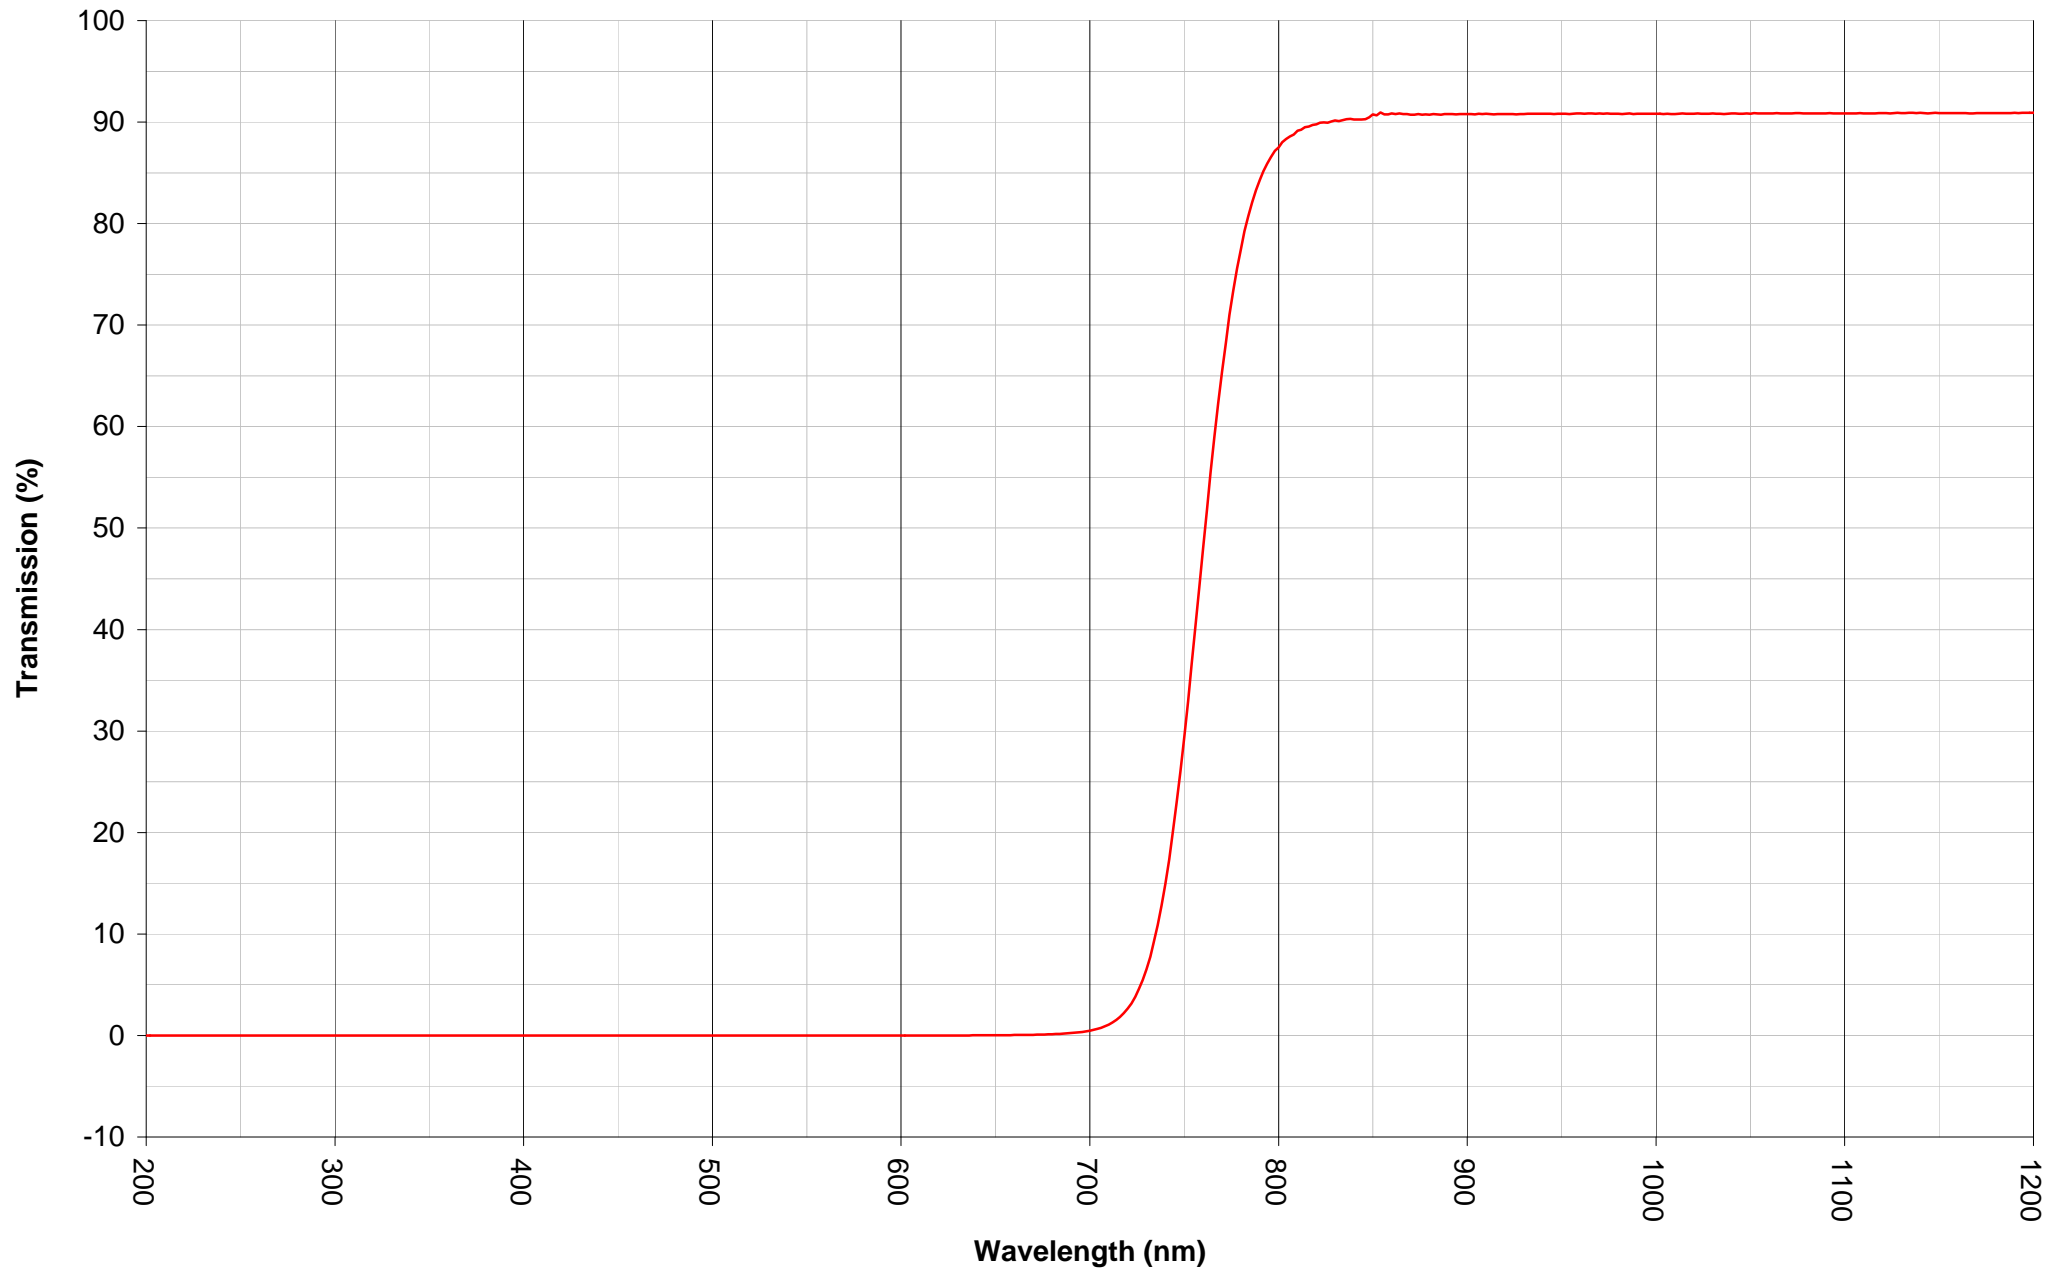

### Transmission of clear Float Glass Filter (Art. 81005700)

### Transmission of 720nm IR-cut Filter (Art. 81005701)

### Transmission of 640nm IR-cut Filter (Art. 81005702)

### Transmission of 780nm Day Light-cut Filter (Art. 81005710)