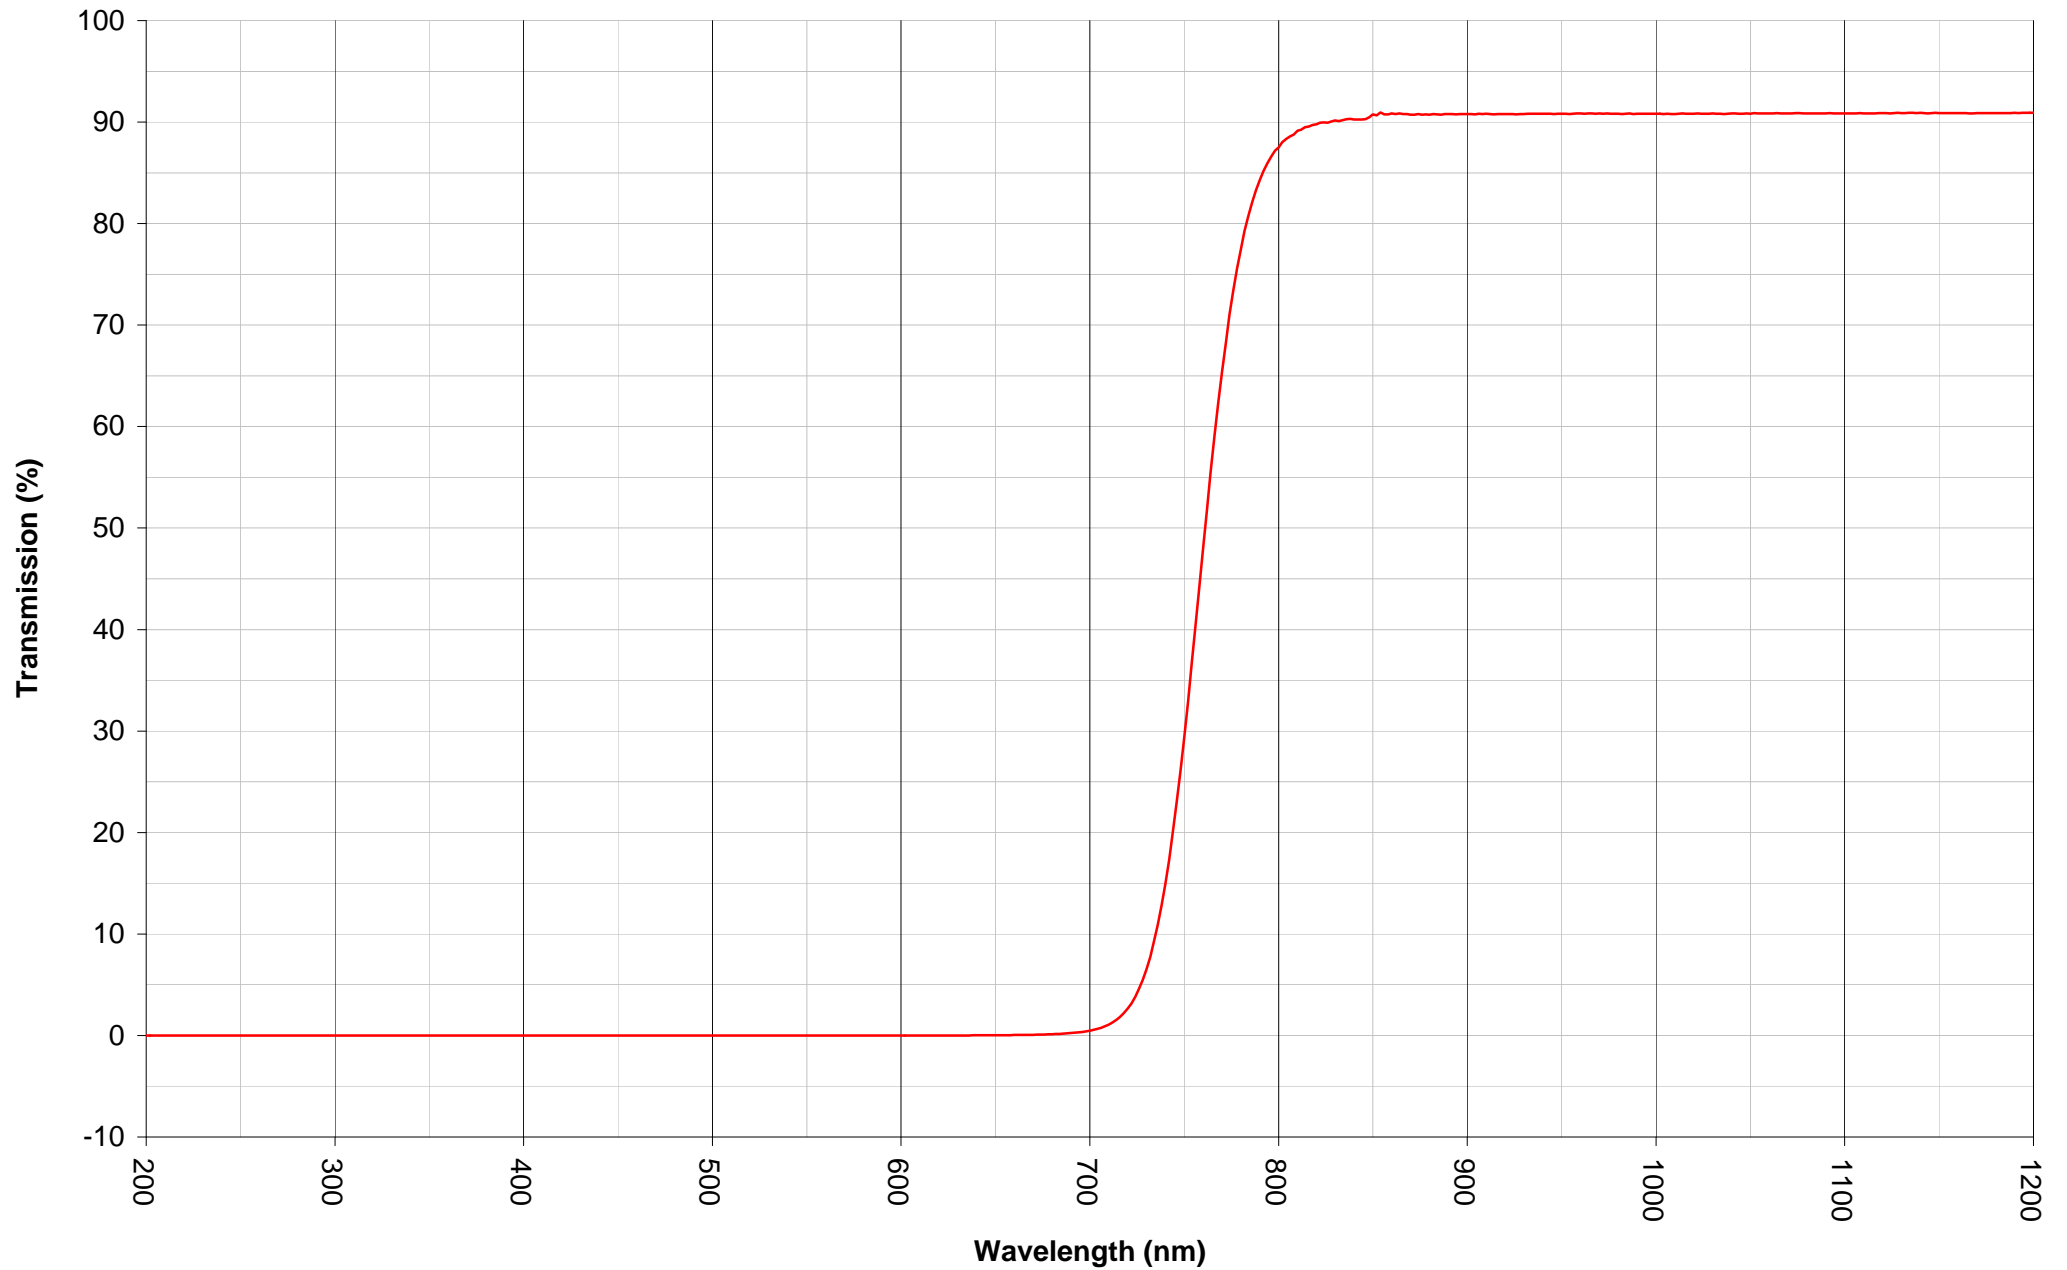

### Transmission of clear Float Glass Filter (Art. 81005700)

### Transmission of 720nm IR-cut Filter (Art. 81005701)

### Transmission of 640nm IR-cut Filter (Art. 81005702)

### Transmission of 780nm Day Light-cut Filter (Art. 81005710)