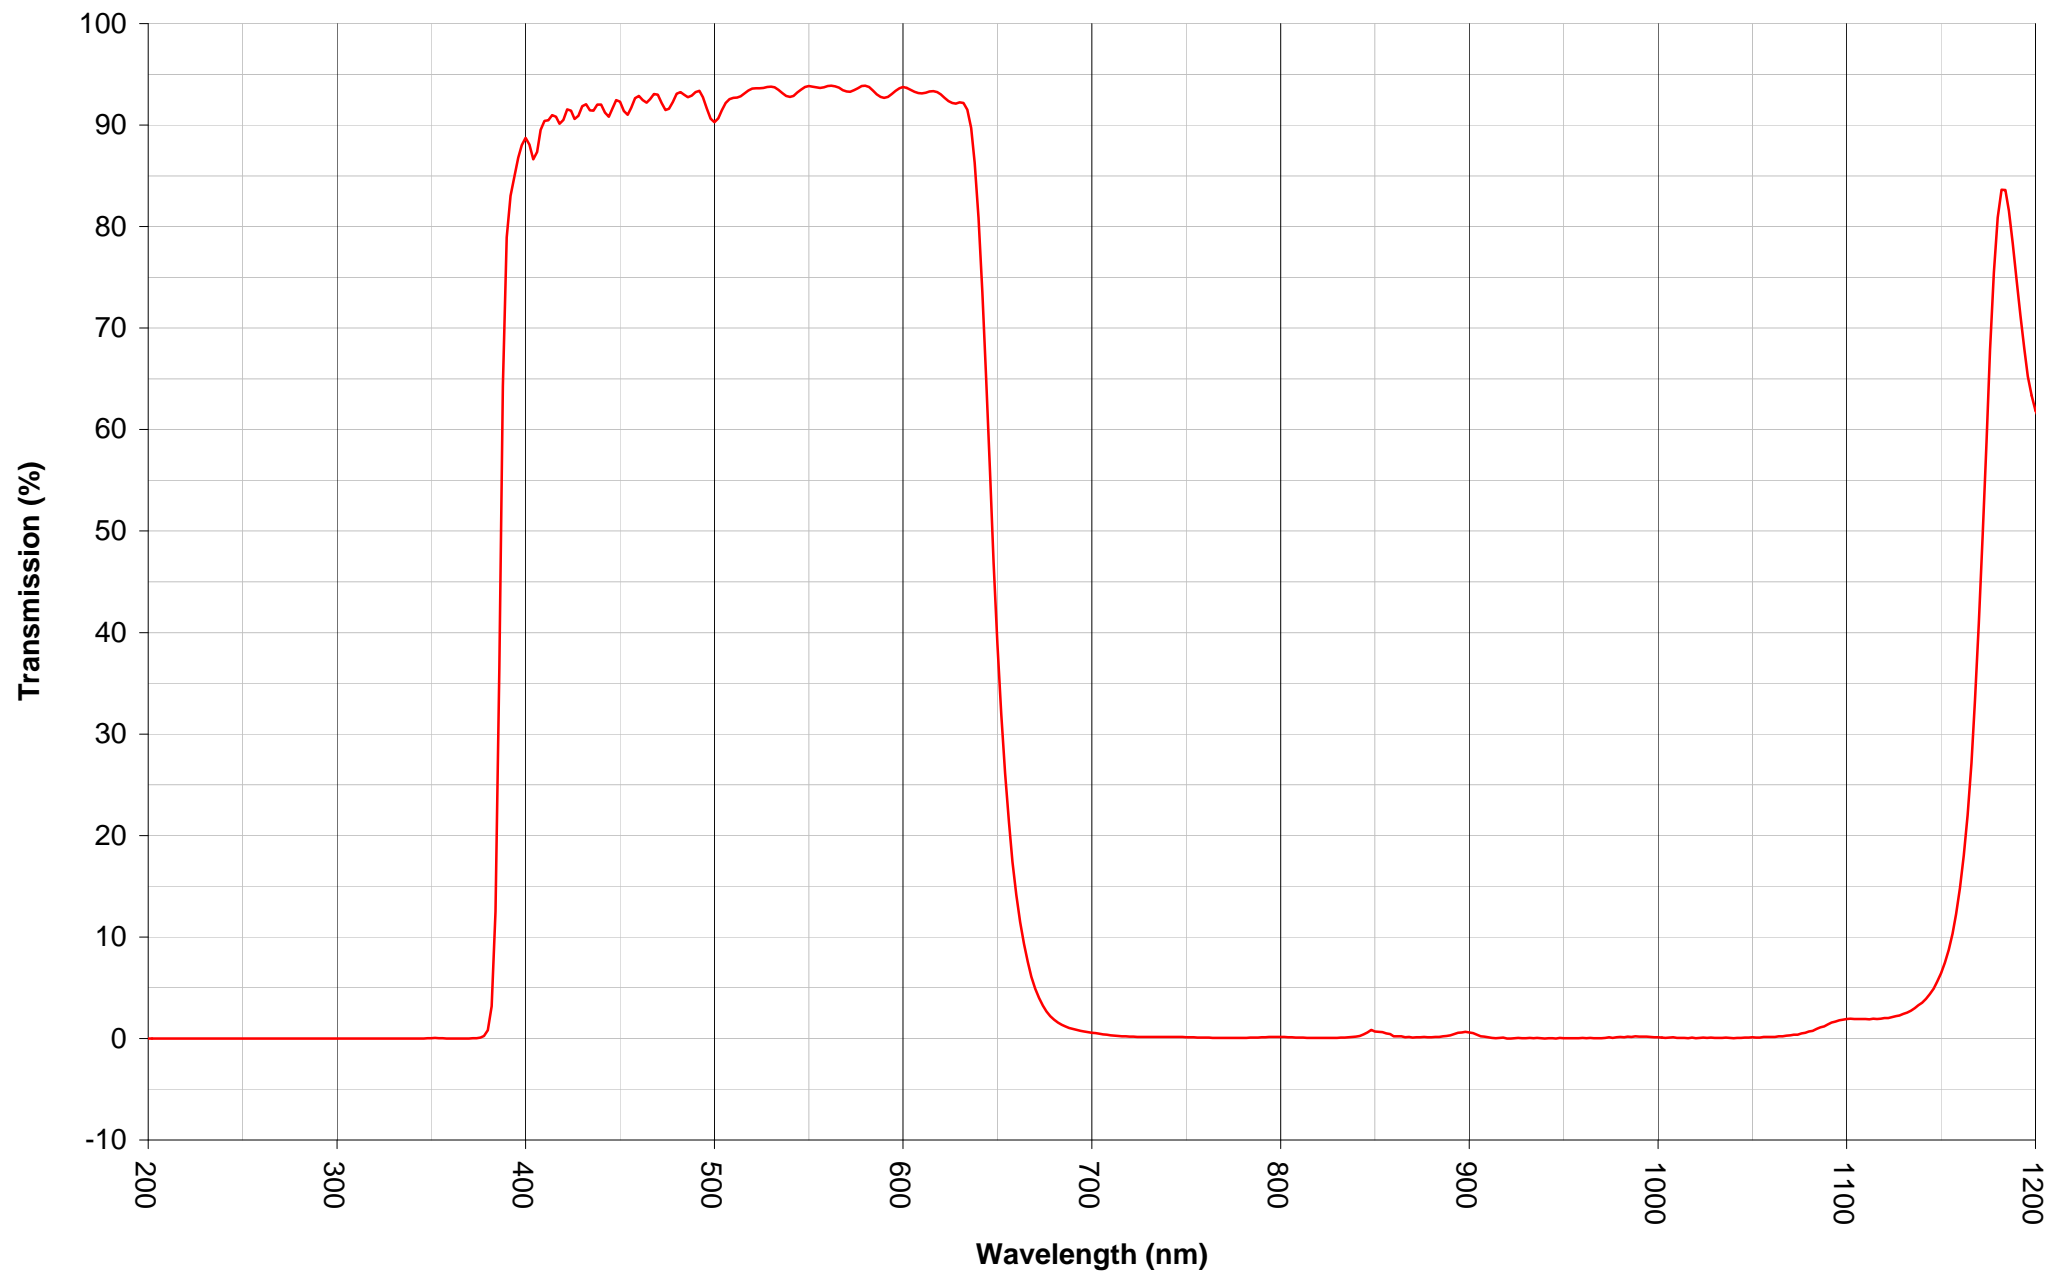

### Transmission of clear Float Glass Filter (Art. 81005700)

### Transmission of 720nm IR-cut Filter (Art. 81005701)

### Transmission of 640nm IR-cut Filter (Art. 81005702)

### Transmission of 780nm Day Light-cut Filter (Art. 81005710)